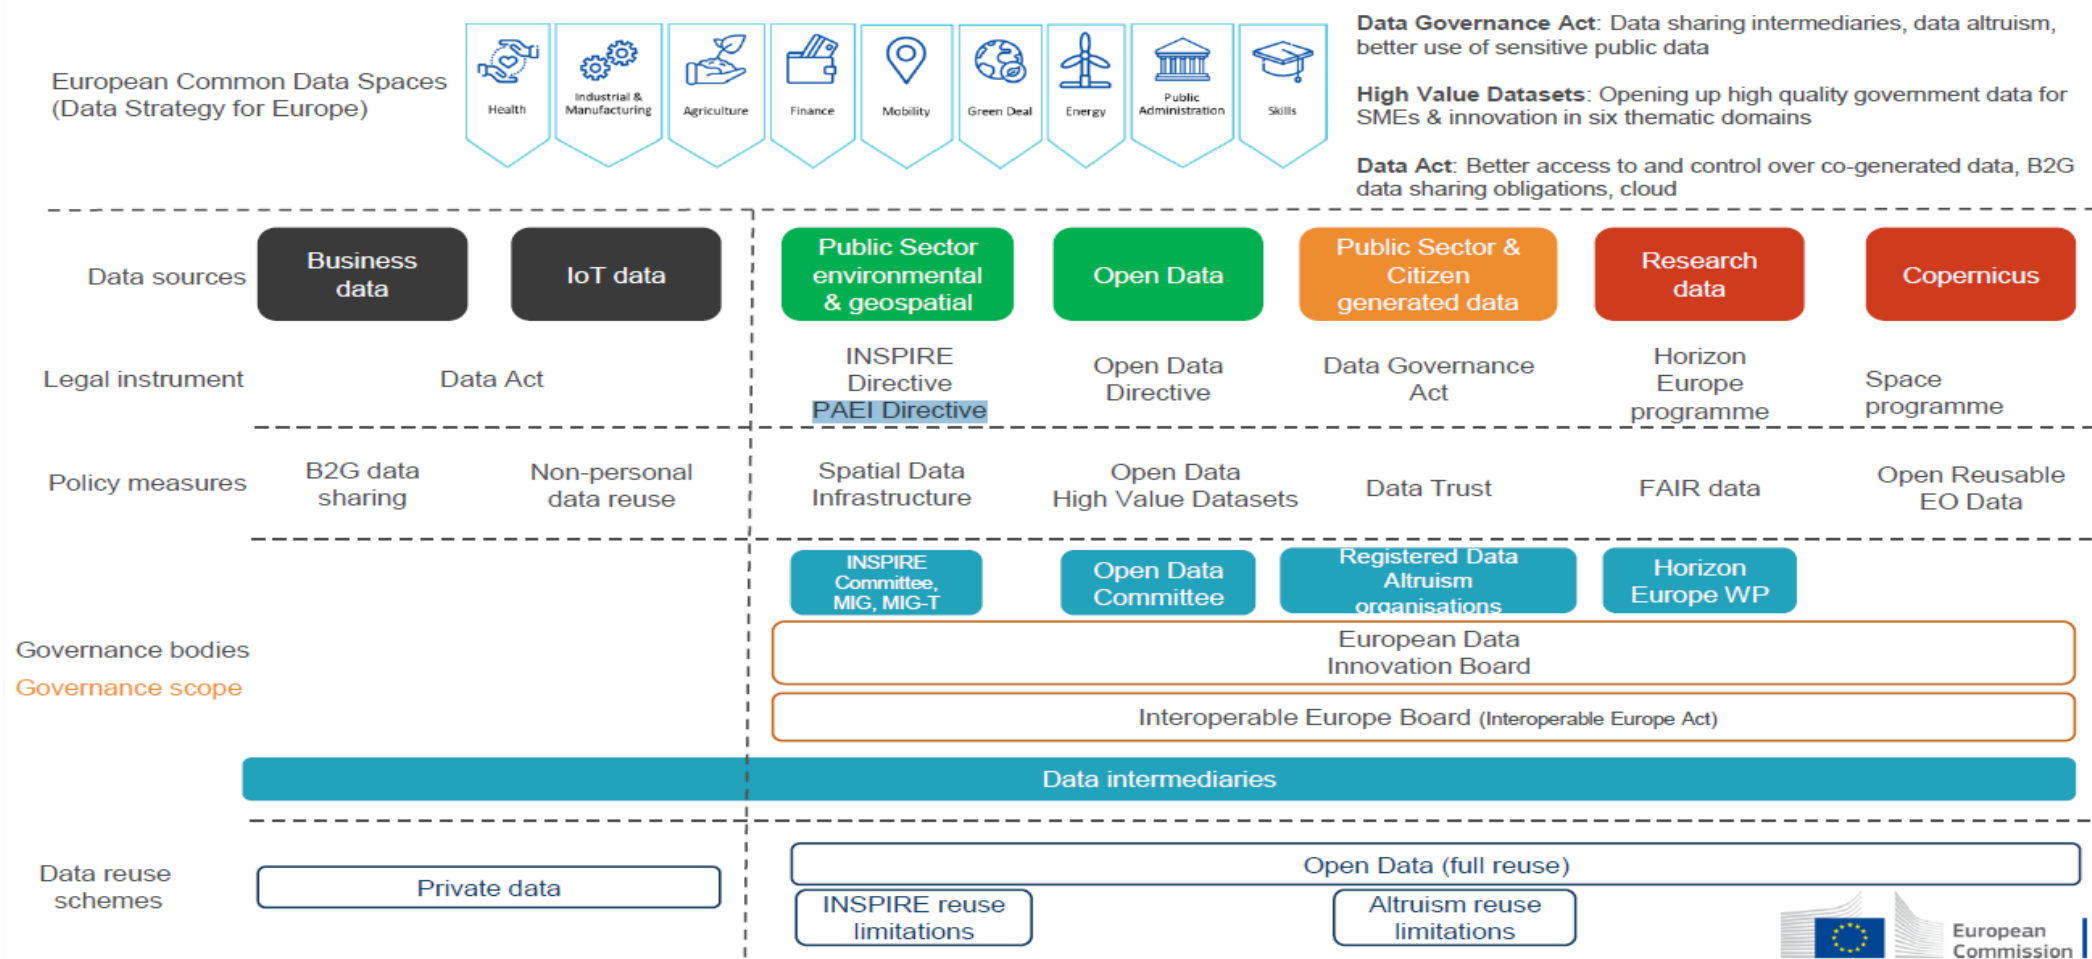

3. INSPIRE@EU

Green data 4 all

Source: Kotsev, A., Escriu Paradell, J. and Minghini, M., Beyond INSPIRE. Perspectives on the legal foundation of the European Green Deal Data Space, European Commission, 2023, JRC133958.