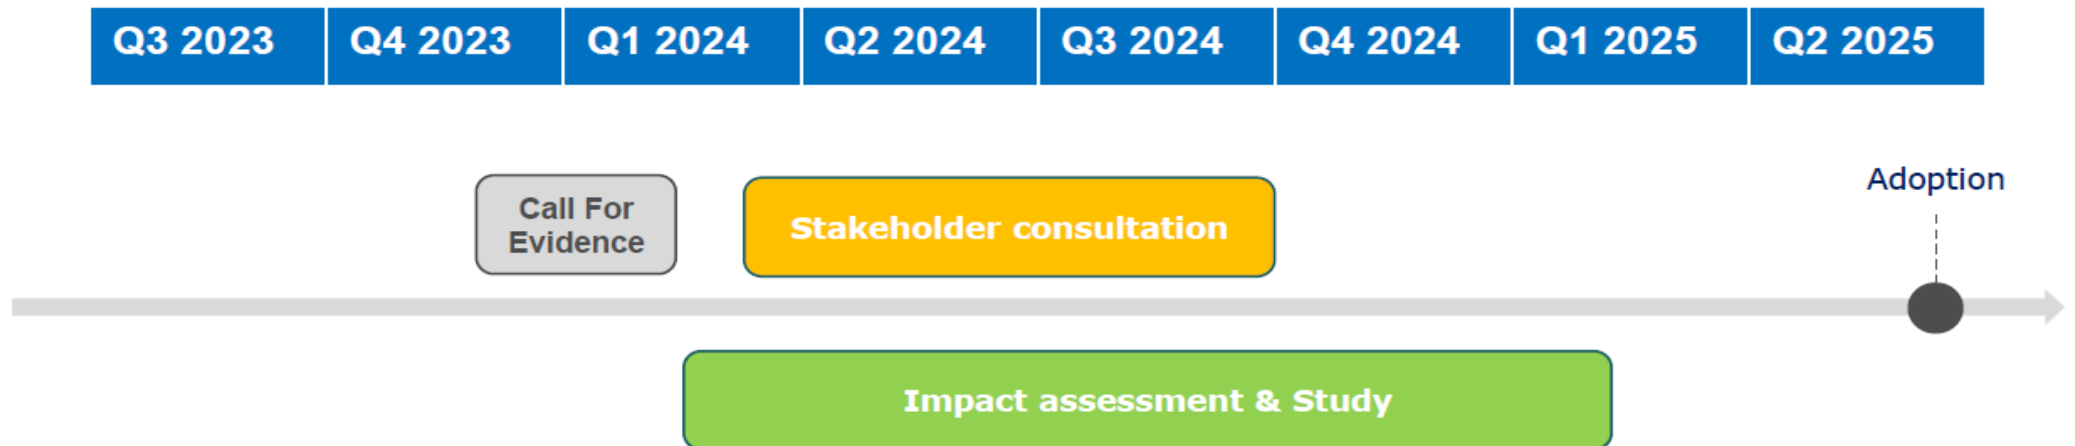

3. INSPIRE@EÚ

Green Data 4 All - Indicative roadmap

- Political validation: 29/07/2021
- The evaluation Staff Working Document (SWD) for the INSPIRE Directive was published on the [“Have your say”](#) website in July 2022
- Revision