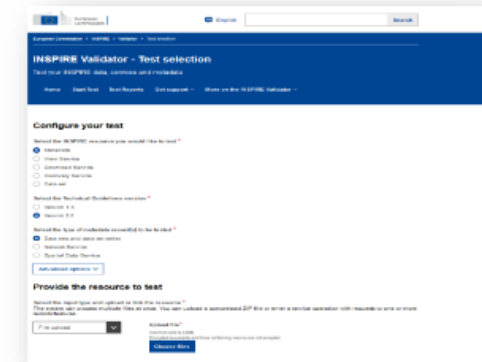

4. INSPIRE Monitoring & Reporting

Aplikačné pokrytie indikátorov

Indicators grouped into 5 categories:

- availability of spatial data and services
  - DSi1.1, DSi1.2, DSi1.3, DSi1.4, DSi1.5
- conformity of metadata
  - MDi1.1, MDi1.2
- conformity of spatial data sets
  - DSi2, DSi2.1, DSi2.2, DSi2.3
- accessibility of spatial data sets
  - NSi2, NSi2.1, NSi2.2
- conformity of network services
  - NSi4, NSi4.1, NSi4.2, NSi4.3, NSi4.4

**INSPIRE
Reference
Validator**
(metadata
validation)