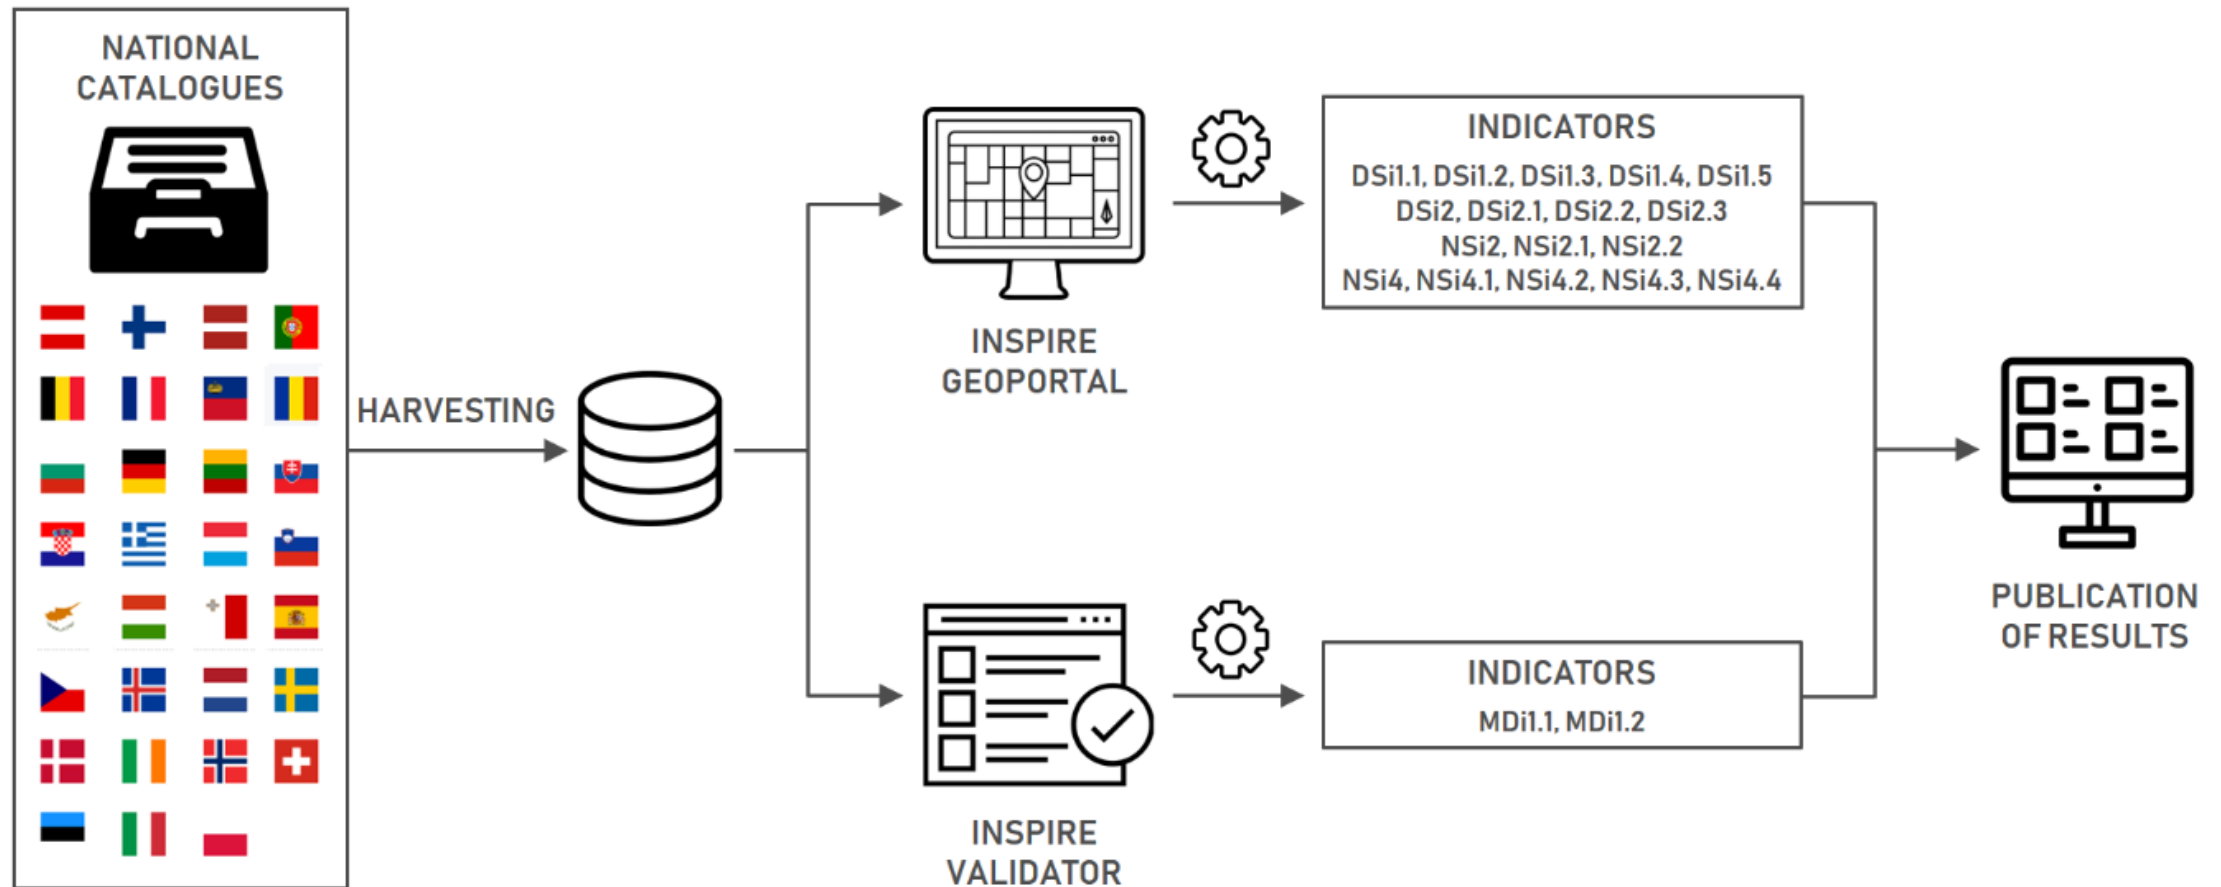

(Text with EEA relevance)

Proposal for a

DECISION OF THE EUROPEAN PARLIAMENT AND OF THE COUNCIL

amending Directive 2007/2/EC as regards certain reporting requirements for infrastructures for spatial information

(Text with EEA relevance)

4. INSPIRE Monitoring & Reporting

Mechanismus monitoringu

4. INSPIRE Monitoring & Reporting

Použité SW komponenty

INSPIRE Geoportal (new version based on GeoNetwork)

- INSPIRE Reference Validator v.2023.3 (released on 18/09/2023)
- Bulk validation tool v.2021.1.0 (released on 5/10/2021)