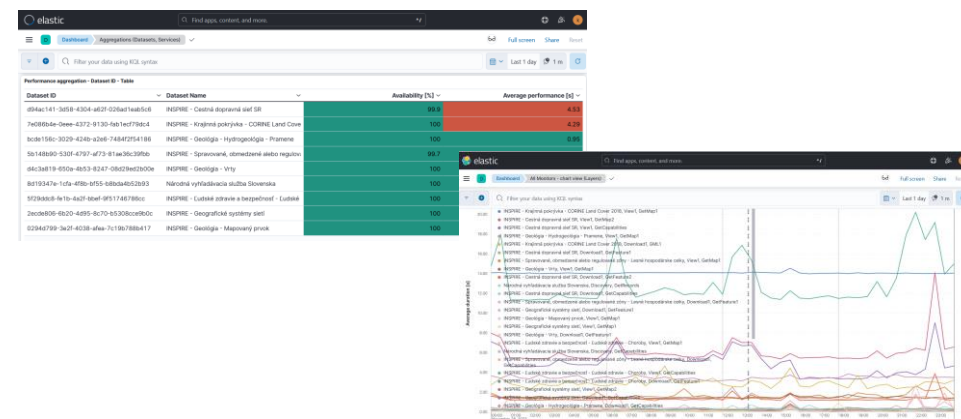

5. INSPIRE@SK

Príprava na SK INSPIRE Country fiche

Doterajšie údaje za SR [v správe Európskej komisie](#)

The screenshot shows the official website of the European Commission's INSPIRE Knowledge Base. The page is titled "INSPIRE Knowledge Base" and is specifically for Slovakia. It features a navigation menu with options like Home, Overview, Policy context, Legislation, Evolution, News and publications, and Tools. The main content area is divided into sections: "Slovakia" with a website link (inspire.gov.sk) and a National Geoportal link (geoportal.gov.sk); "Monitoring and Reporting" with links to Monitoring and Reporting, MAR on EEA RIONET, EEA dashboard, INSPIRE Geoportal, and a video link; and "Contact points" with a table listing the Ministry of Environment of the Slovak Republic and a "Send Mail" link.