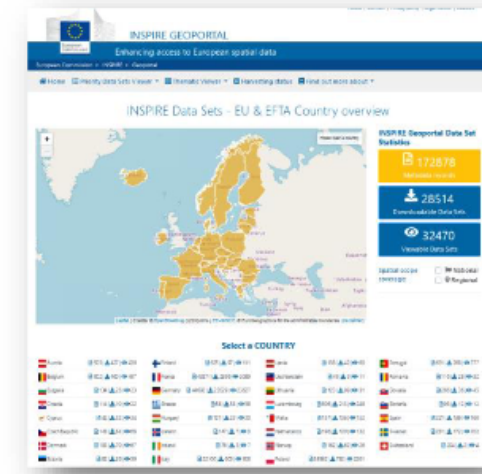

(Text with EEA relevance)

4. INSPIRE Monitoring & Reporting

Mechanismus monitoringu

4. INSPIRE Monitoring & Reporting

Použité SW komponenty

INSPIRE Geoportal (new version based on GeoNetwork)

- INSPIRE Reference Validator v.2023.3 (released on 18/09/2023)
- Bulk validation tool v.2021.1.0 (released on 5/10/2021)

4. INSPIRE Monitoring & Reporting

Aplikačné pokrytie indikátorov

Indicators grouped into 5 categories:

- availability of spatial data and services
 - DSi1.1, DSi1.2, DSi1.3, DSi1.4, DSi1.5
- conformity of metadata
 - MDi1.1, MDi1.2
- conformity of spatial data sets
 - DSi2, DSi2.1, DSi2.2, DSi2.3
- accessibility of spatial data sets
 - NSi2, NSi2.1, NSi2.2
- conformity of network services
 - NSi4, NSi4.1, NSi4.2, NSi4.3, NSi4.4

**INSPIRE
Reference
Validator**
(metadata
validation)

**INSPIRE
Geoportal**
(linkages check)

4. INSPIRE Monitoring & Reporting

Kategórie hodnôt indikátorov

Indicators grouped into 5 categories:

- **availability of spatial data and services**
 - DSi1.1, DSi1.2, DSi1.3, DSi1.4, DSi1.5