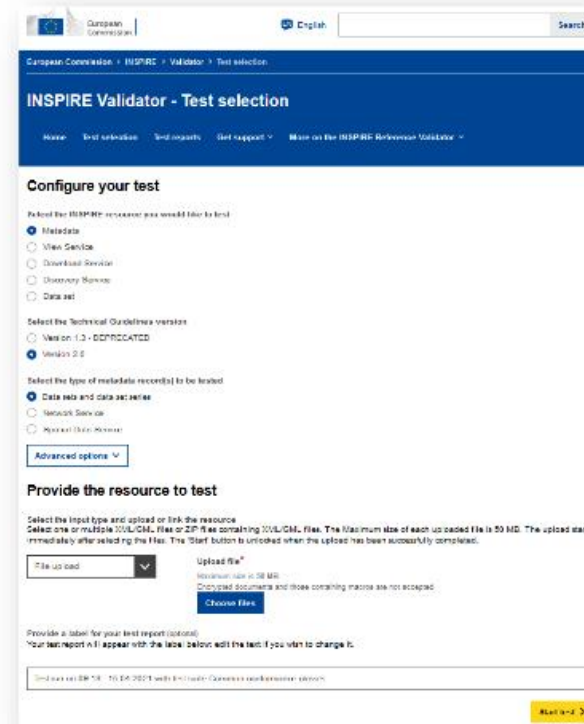

(Text with EEA relevance)

4. INSPIRE Monitoring & Reporting

Mechanismus monitoringu

4. INSPIRE Monitoring & Reporting

Použité SW komponenty

INSPIRE Geoportal (new version based on GeoNetwork)

- INSPIRE Reference Validator v.2023.3 (released on 18/09/2023)
- Bulk validation tool v.2021.1.0 (released on 5/10/2021)